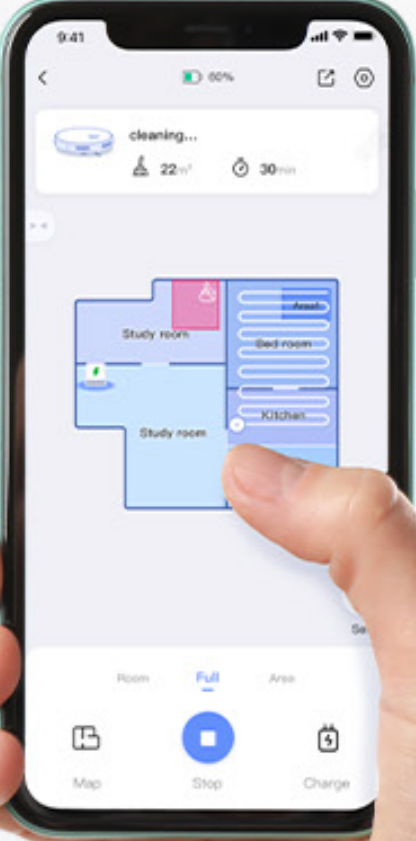

## Automatically Boosted Suction To Clean Carpets

To pull dust and hair up from carpets, the RE4 Plus automatically increases its suction power after detecting its arrival on the carpeted area.

# Navigate your home in a smart way

Featuring LDS LiDAR and infrared detectors, the RE4 Plus strategically avoids obstacles and plans the most effective cleaning route in even complex environments.

Carpet  
Detection

Drop-Sensing  
Technology

Obstacle  
Avoidance

Obstacle  
Crossing

# Customize home cleaning with ease

In addition to quickly mapping out your home, the RE4 Plus also smartly adapts to everyday changes, delivering tailored cleaning experience for every home. Using EZVIZ App, you can customize floor plans easily for different areas and rooms, or set up cleaning missions for the whole home.