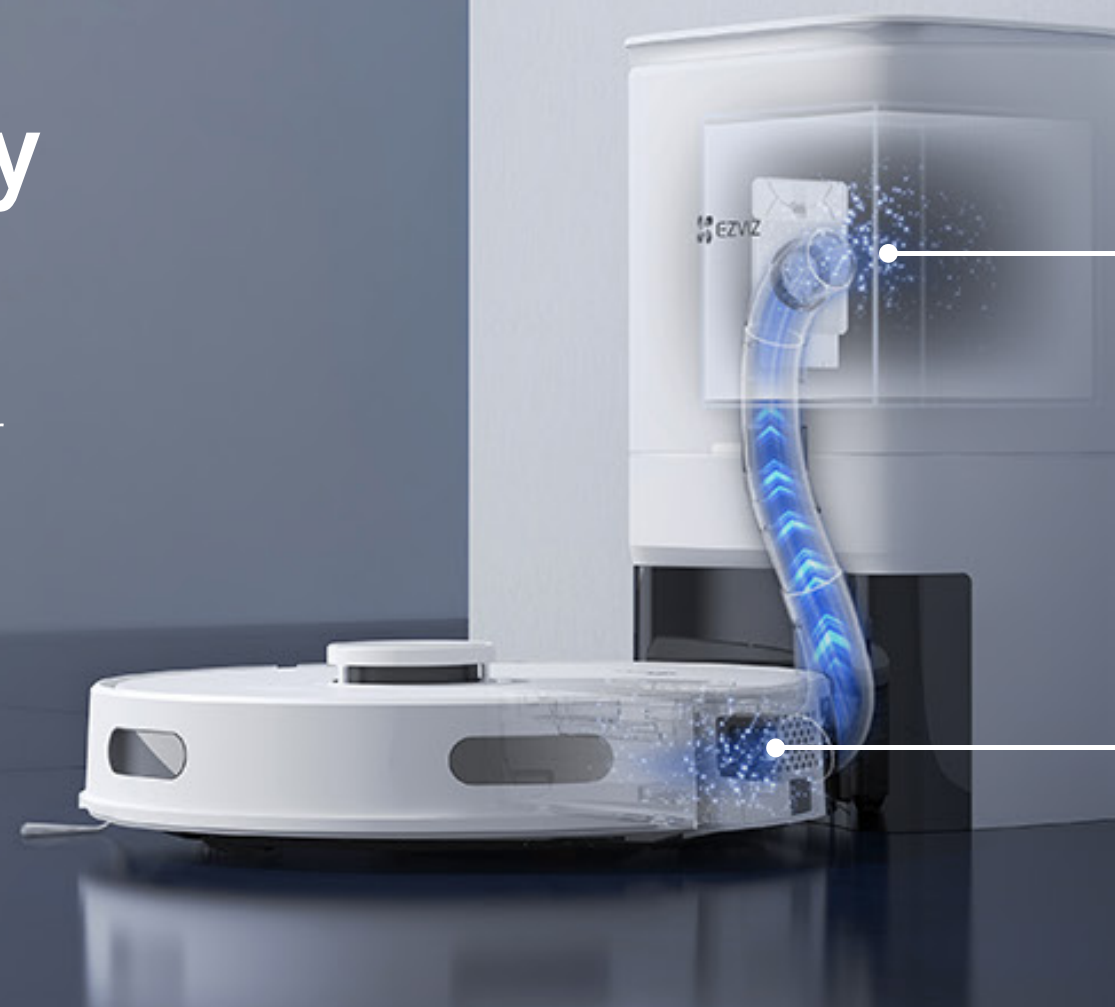

Clean often, empty rarely

Simply swap out the full 4-Liter dustbag every 90 days, rather than emptying the robot's dustbin manually after every cleaning mission.

*Up to 90 Days Without Emptying
Extra-Large **4L** Dust Bag*

*Empties Itself After Every Cleaning
28,000Pa
Self-Emptying Suction*