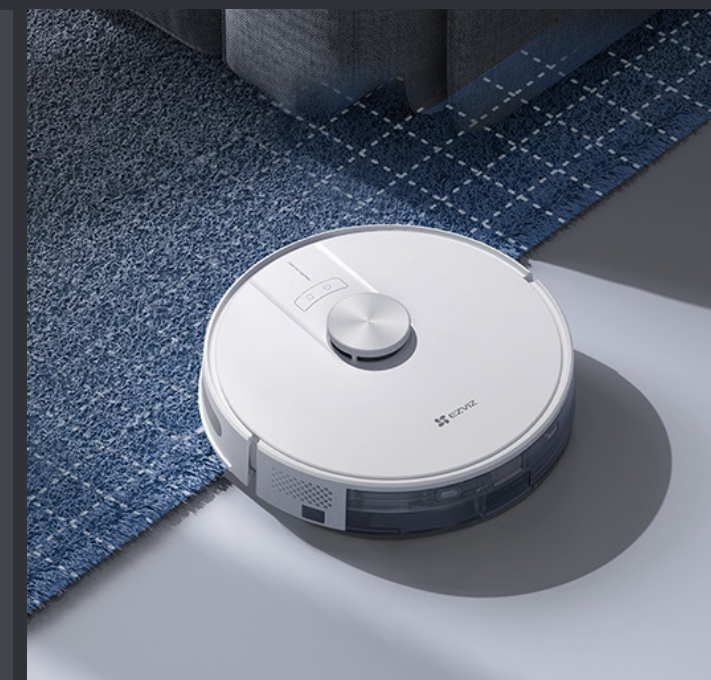

## Ultra-Strong Suction Power Absorb Dry Debris

Built to present spotless floors to homeowners, the RE4 Plus effectively removes dust, pet dander, and hard-to-collect debris in a flash.

## Automatically Boosted Suction To Clean Carpets

To pull dust and hair up from carpets, the RE4 Plus automatically increases its suction power after detecting its arrival on the carpeted area.