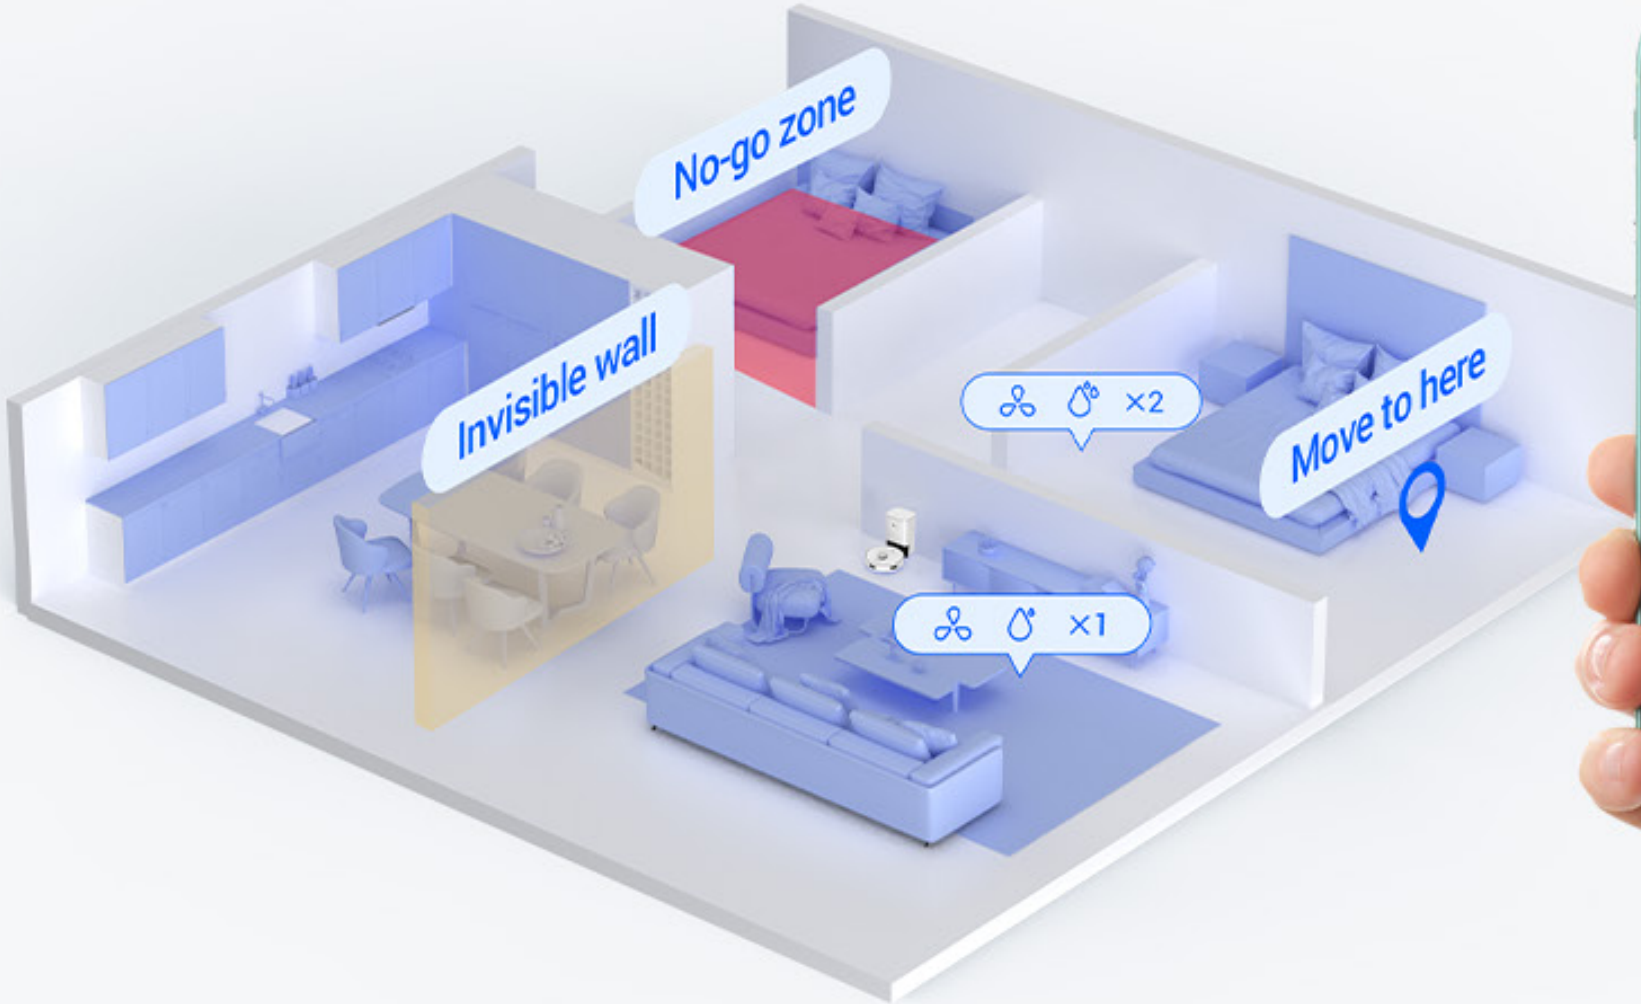

## Automatically Boosted Suction To Clean Carpets

To pull dust and hair up from carpets, the RE4 Plus automatically increases its suction power after detecting its arrival on the carpeted area.

# Navigate your home in a smart way

Featuring LDS LiDAR and infrared detectors, the RE4 Plus strategically avoids obstacles and plans the most effective cleaning route in even complex environments.

Carpet  
Detection

Drop-Sensing  
Technology

Obstacle  
Avoidance

Obstacle  
Crossing

# Customize home cleaning with ease

In addition to quickly mapping out your home, the RE4 Plus also smartly adapts to everyday changes, delivering tailored cleaning experience for every home. Using EZVIZ App, you can customize floor plans easily for different areas and rooms, or set up cleaning missions for the whole home.