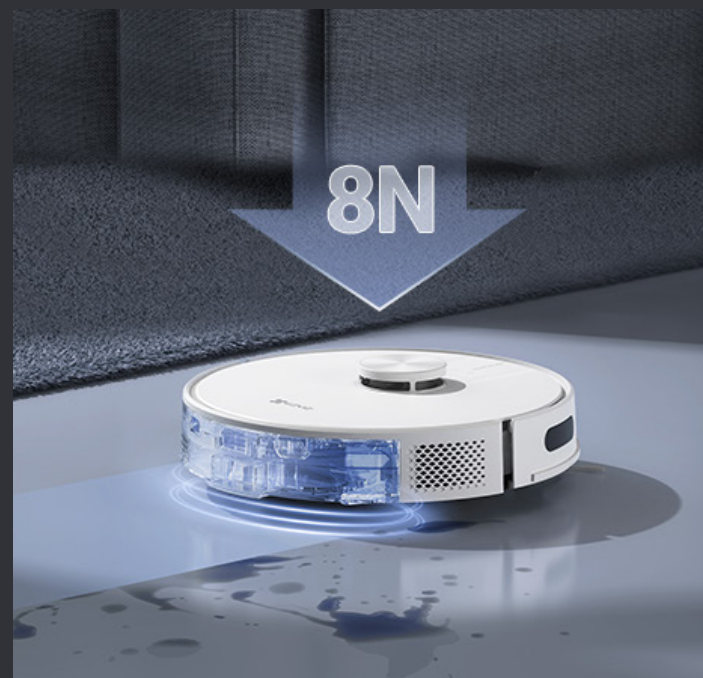

## Dual power for worry-free cleaning

---

Let the RE4 Plus take on the daily cleaning for you. It efficiently sweeps, vacuums, and mops your whole home to prevent dirt, dust, and other debris from building up. Enjoy your leisure time while this powerful robot vac removes even stubborn stains off the floor.

## Ultra-Strong Suction Power Absorb Dry Debris

Built to present spotless floors to homeowners, the RE4 Plus effectively removes dust, pet dander, and hard-to-collect debris in a flash.