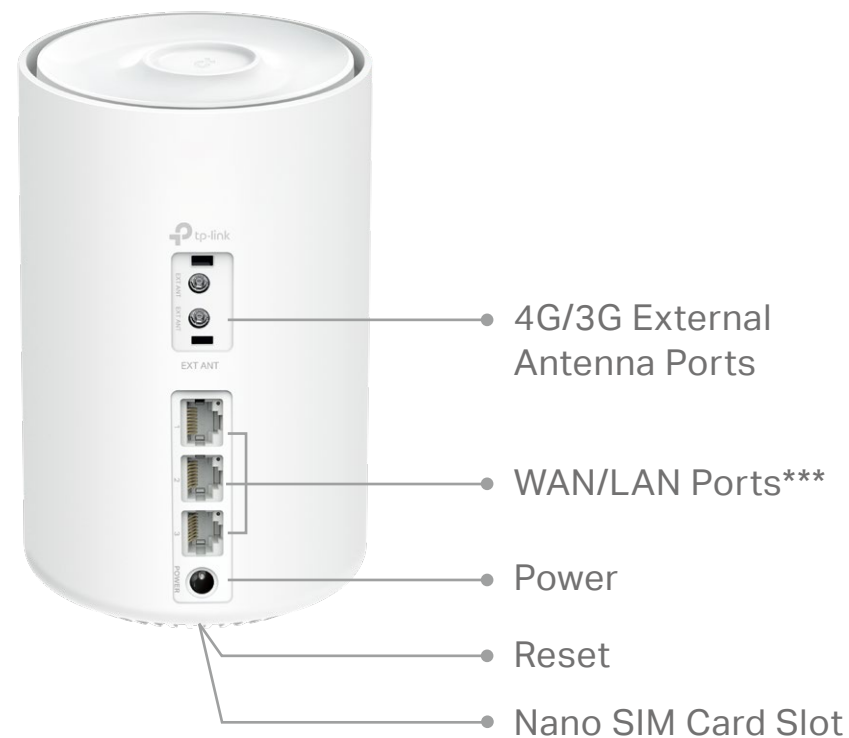

Three Modes in One

Choose the 3G/4G Router, Wireless Router or Access Point mode for your network needs

- 3G/4G Router Mode – Plug a SIM card and enjoy the fast and stable Wi-Fi
- Wi-Fi Router Mode – Creates an instant private wireless network
- Access Point Mode – Creates Wi-Fi access for any existing wired network

Work with All Deco Models

Form a Mesh network with your desired Deco models

- Compatible with All Deco Models – All Deco models can work together. Just expand Mesh Wi-Fi coverage anytime by adding more Decos
- Deco Mesh Technology – Eliminates dead zones and provides uninterrupted WiFi throughout your home

Specifications

Hardware

- Ethernet Port: 3 Gigabit ports (WAN/LAN auto-sensing)
- Button: 1 RESET button on the underside
- Antenna: 2 LTE antennas, 2 Wi-Fi antennas
- Power Consumption (with power adapter): 16.6 W max
- Dimensions (W × D × H): 4.13 × 4.13 × 6.57 in (105 × 105 × 167 mm)
- Power Adapter Input: 100-240 V~ 50-60 Hz 0.6 A
- Power Adapter Output: 12 V  1.5 A