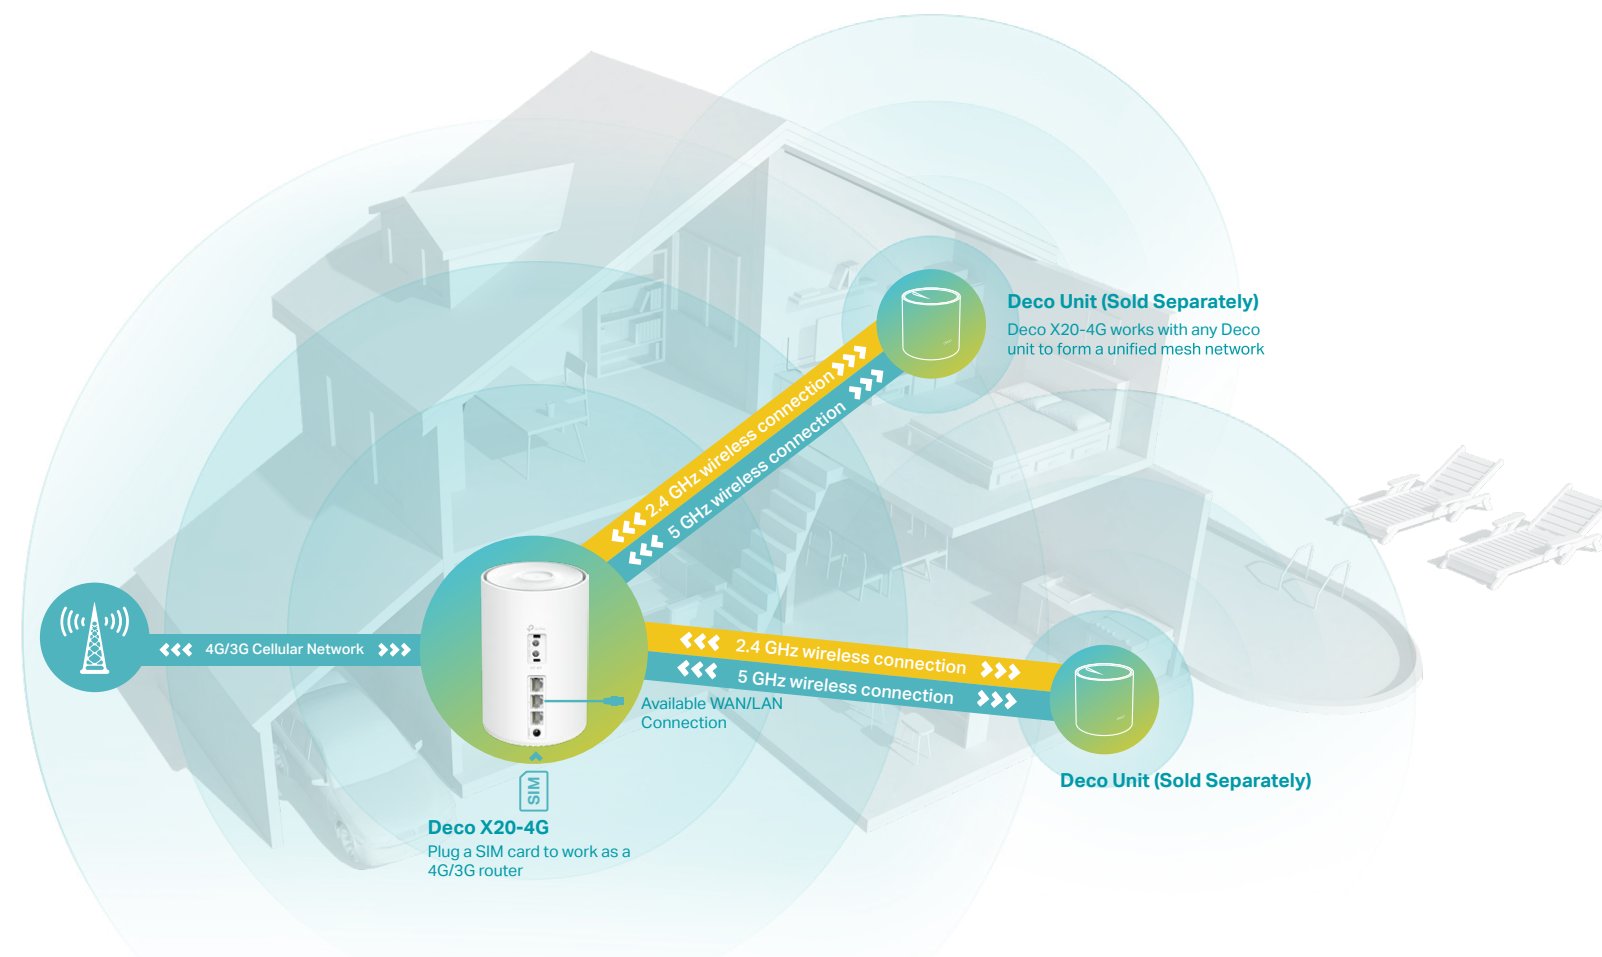

AX1800 Whole Home Mesh Wi-Fi 6 System

AX1800 Whole Home Mesh Wi-Fi 6 System

Superior Mesh Wi-Fi, Everywhere

4G+ Cat 6 Up to 300 Mbps**

Deco X20-4G

Works as a 4G/3G Router

Faster Wi-Fi Speed up to 1.8 Gbps[†]

Connects over 150 Devices[†]

Highlights

Superior Mesh Wi-Fi , Everywhere

Deco 4G+ = TP-Link Mesh Technology + Wi-Fi 6 + HomeShield + 4G/3G Router

4G+ LTE

Ideal for cutting-edge 4G LTE Advanced network
Compatible with 3G/4G network